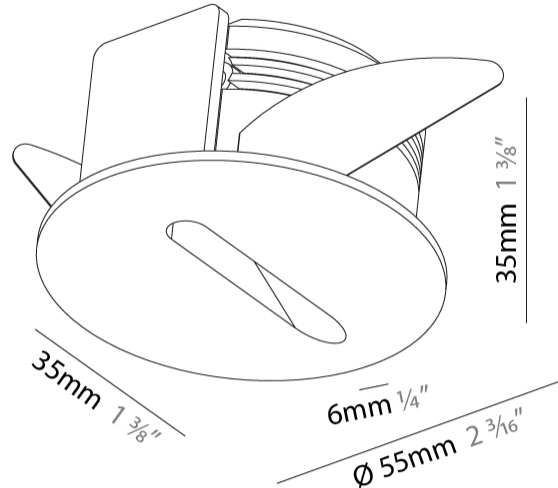

1. To build a product code in our configurator select the specify button on the base model # product page
2. To build a manual product code on this datasheet choose from the options listed below in blue font and add the suffix to the base model #

GENERAL

Series: Delight
Subseries: Delight Lollipop Round
Partner: Prolicht
Division: Architectural
Installation: Recessed
Product Type: Step Light
Mounting Location: Wall
Light Distribution: Asymmetric

PHYSICAL

Shape: Round
Diameter (mm): 55
Diameter (in): 2 3/16
Depth (mm): 35
Depth (in): 1 3/8
Ceiling Thickness (mm): 10 / 15
Min. Recessing Depth (mm): 40
Min. Recessing Depth (in): 1 9/16
Weight (kg): 0.11
Weight (lbs): 0.25
Fixture Finish: SSR / BKV / CWI / CRY / HAB / UFT / ITA / RUA / FTG / MYG / LOD / PUS / FRO / FUP / KIA / POP / BLS / SPG / MEY / GOH / CHC / COM / ABZ / JAG / OBR / MOS / ROR
Fixture Material: Aluminum
Cut-out Measurements: Ø50mm / 1 15/16"

ELECTRICAL

Lamp Type: LED (Zhaga Standard)
Input Wattage (W): 2.2
Total Output Wattage (W): 2
Dimming: 0-10V Dimming / Phase Dimming (120Vac Only)
Driver Included: No
Driver Location: Remote
Driver Type: Constant Current - 120 / 277Vac
Input Voltage (V): 120 - 277
Constant Current (MA): 700

LED

Number of LEDs: 1
Color Temperature (°K): 2700 / 3000 / 4000
Max. Delivered Lumen (lm): 80 / 80 / 90
CRI: >90 CRI
Lamp Life (hrs): 50000

OPTICAL

RATINGS AND CERTIFICATIONS

Certified By: Certified for North American Standards
IP rating: IP20